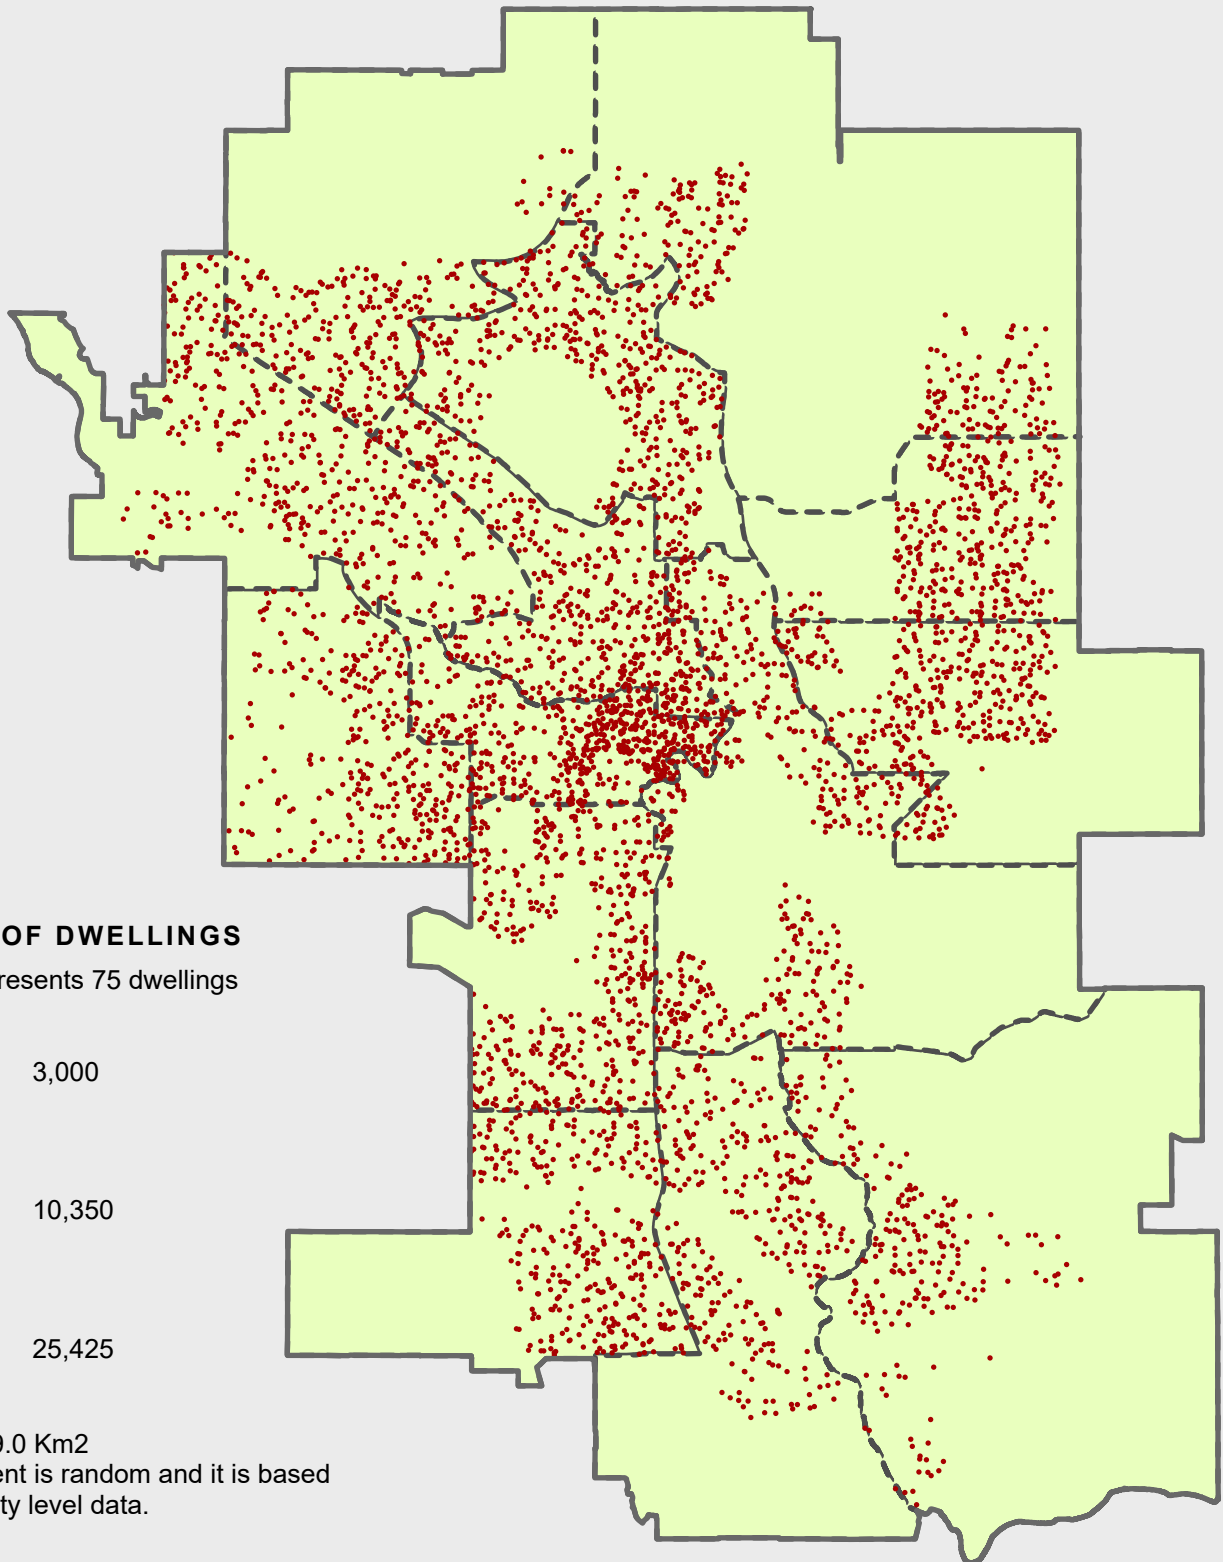

DISTRIBUTION OF DWELLINGS IN CALGARY

REPRESENTATION BY WARD - 2006

NUMBER OF DWELLINGS

One dot represents 75 dwellings

3,000

10,350

25,425

Box size is 9.0 Km²
Dot placement is random and it is based
on community level data.

Source: The City of Calgary -
Civic Census, 2006.
Date of Completion: November 25, 2024
Cartographer: Steven Yao

0 8 16

Kilometers

Scale - 1: 200,000

Projection: Transverse Mercator, 3° Zone, -114° Longitude