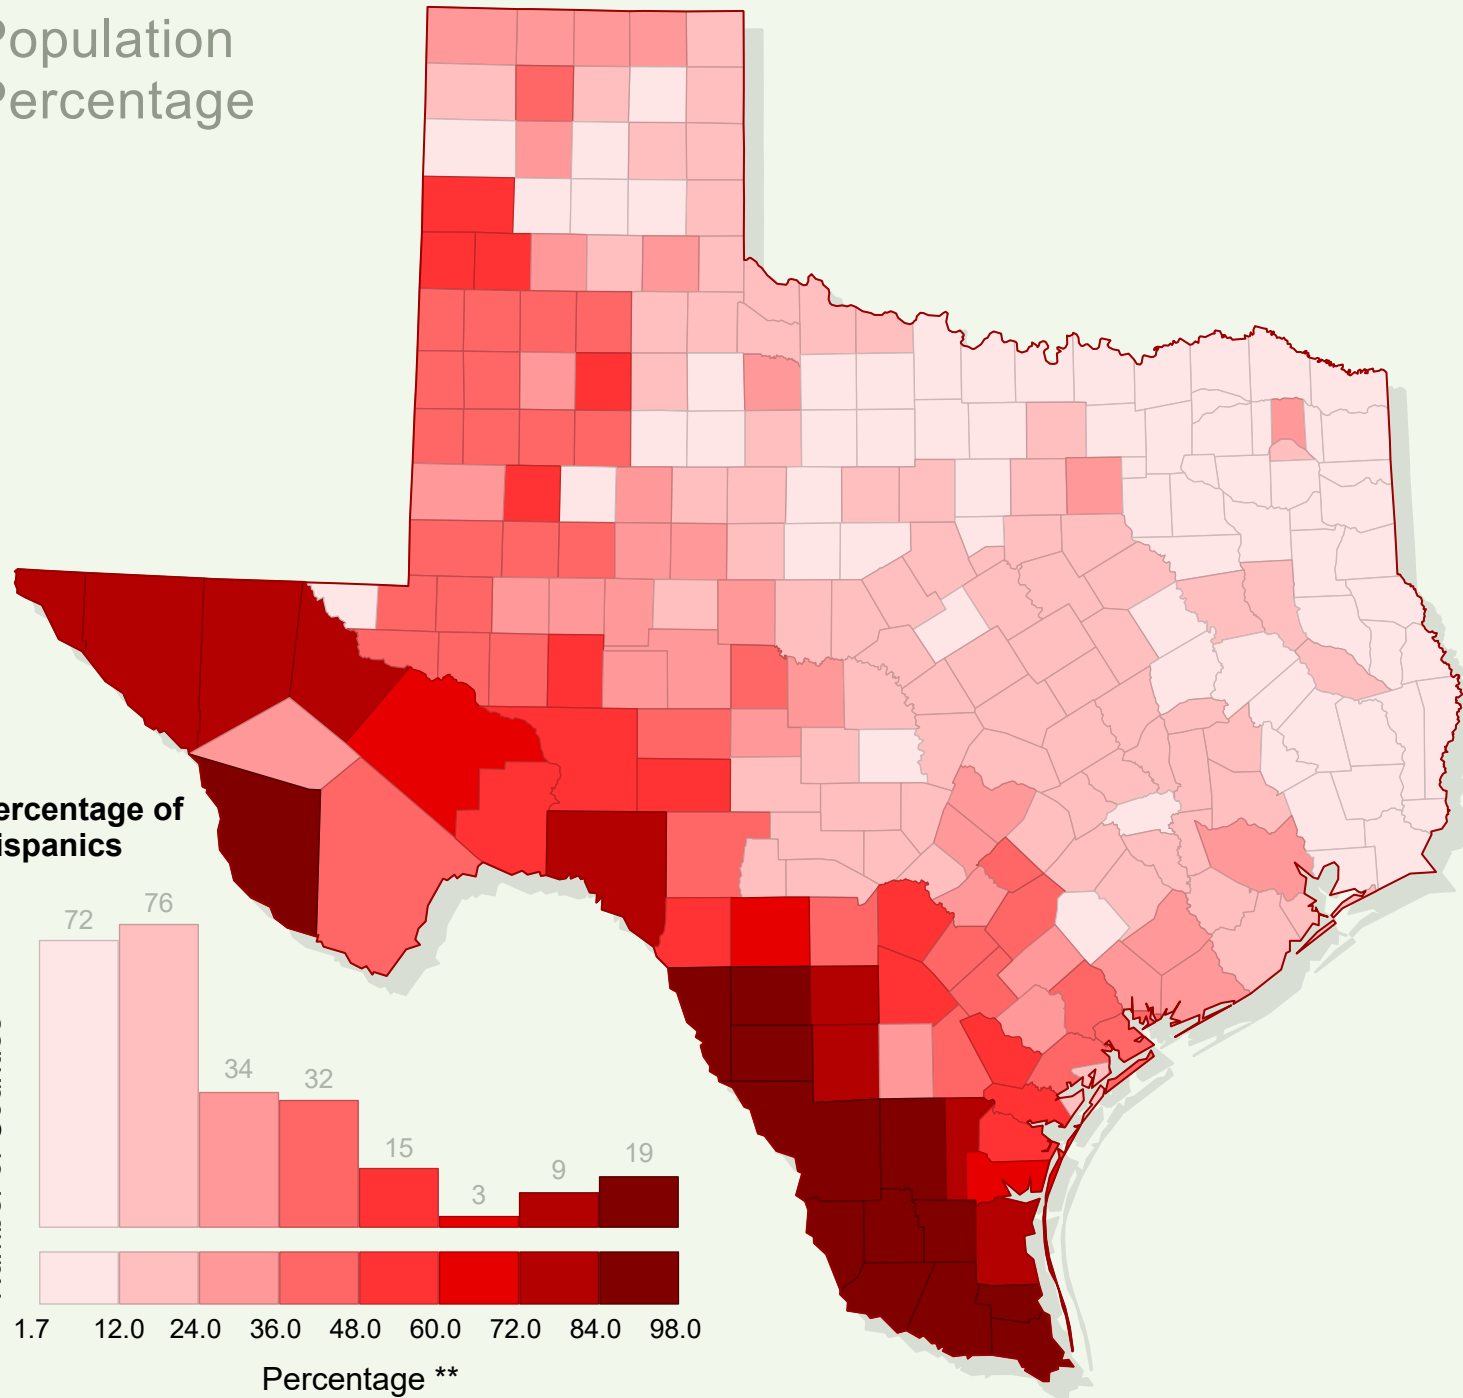

HISPANIC POPULATION IN TEXAS - 2000

Percentage and Total Population by County

Population Percentage

Classification method: Equal Interval *
GVF: 0.98

Population Total

Classification method: Natural Breaks
GVF: 0.71

* Class limits have been slightly modified.
** Hispanic population as percentage of total population
Coordinate System: Texas Centric Mapping System