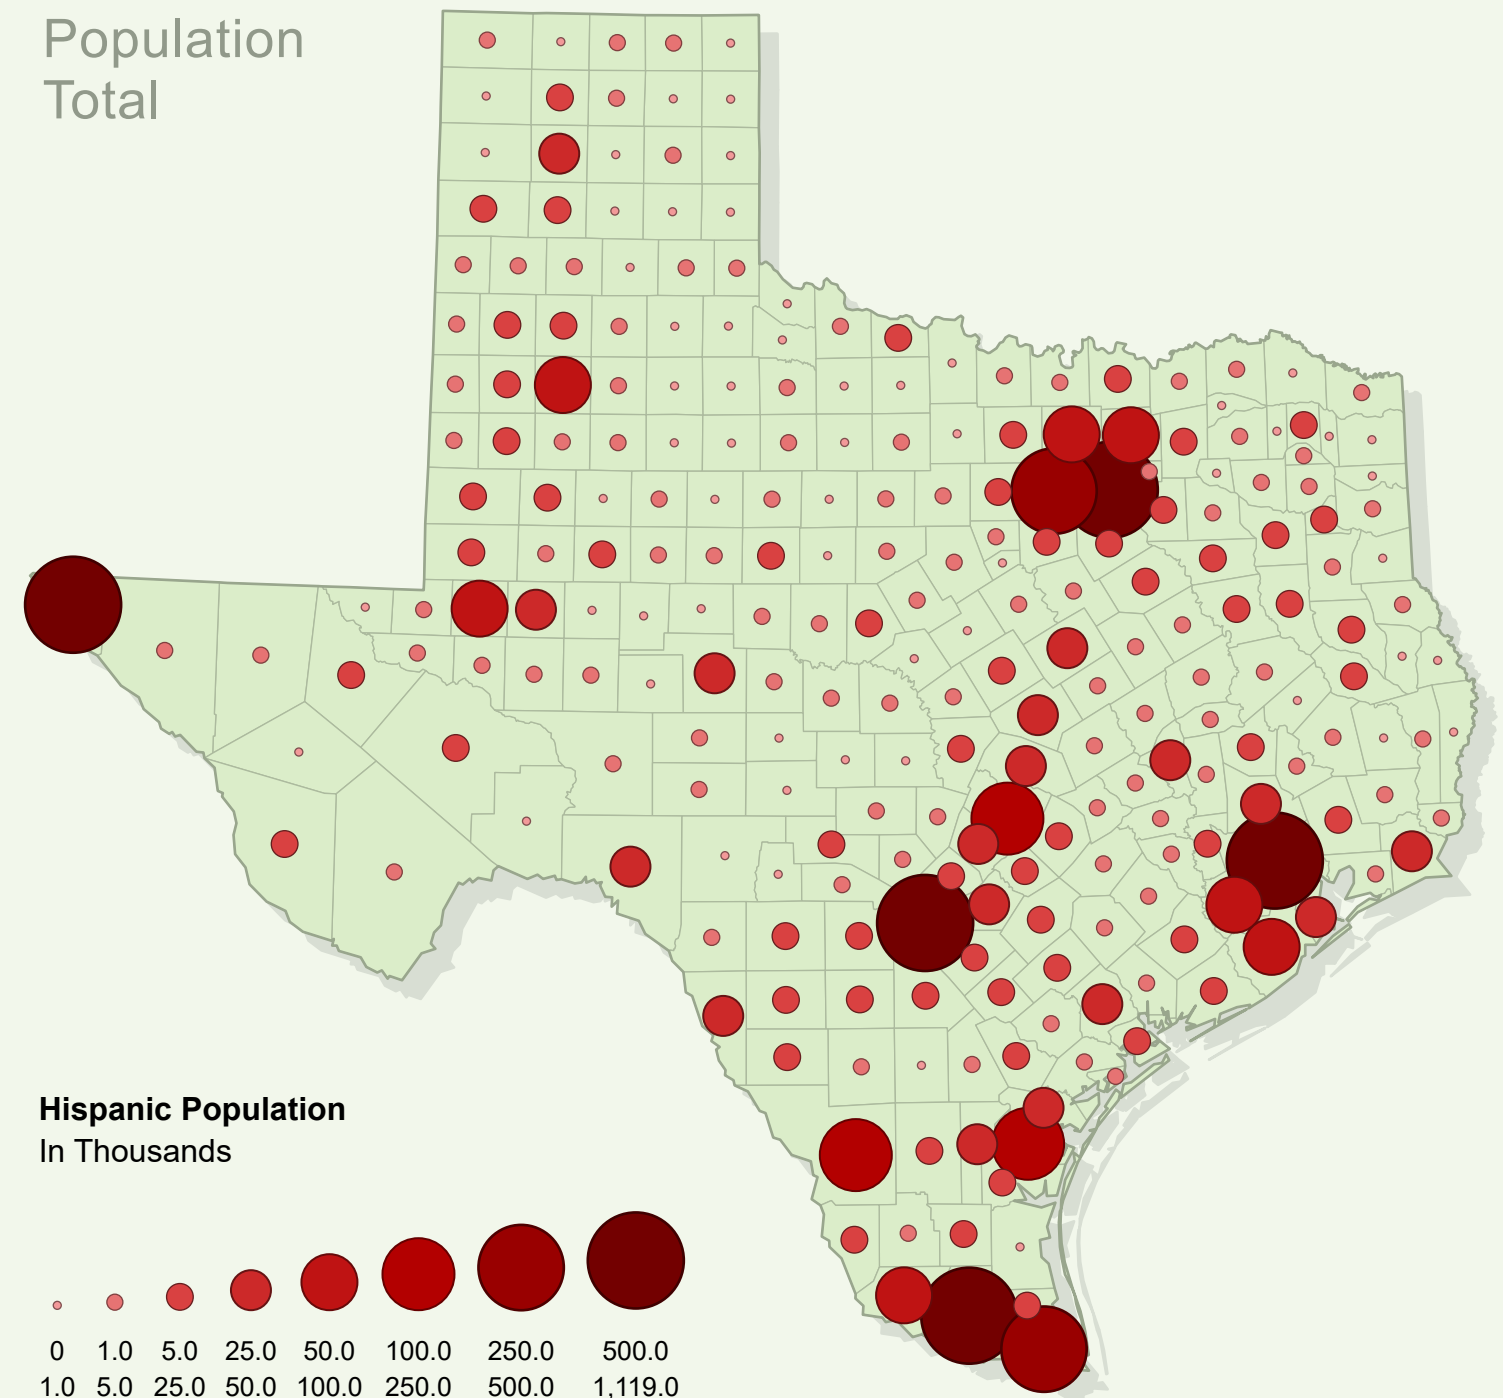

HISPANIC POPULATION IN TEXAS - 2000

Percentage and Total Population by County

Population Percentage

Classification method: Equal Interval *
GVF: 0.98

Population Total

Classification method: Natural Breaks
GVF: 0.71

* Class limits have been slightly modified.
** Hispanic population as percentage of total population
Coordinate System: Texas Centric Mapping System