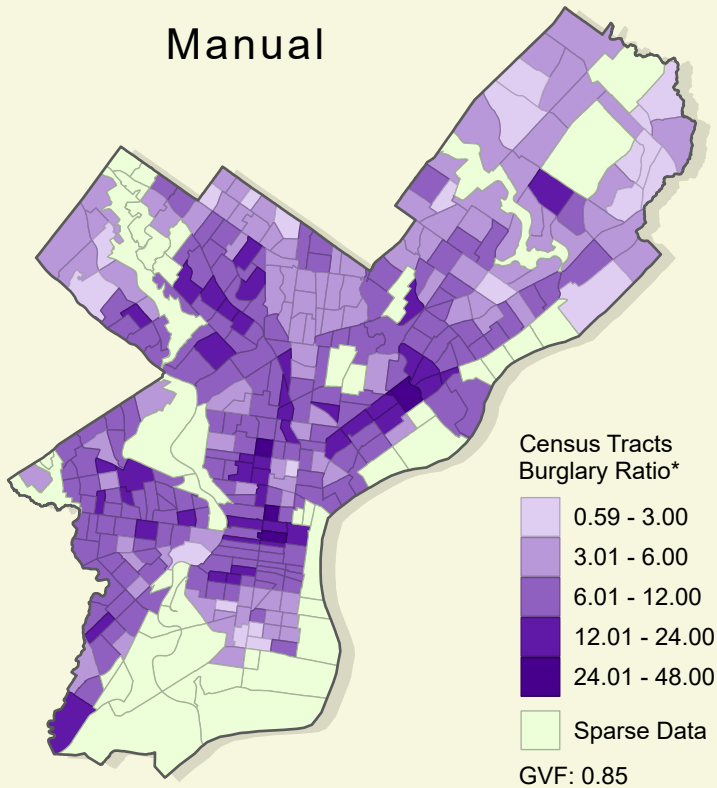

BURGLARIES IN PHILADELPHIA - 2010

Comparison of Data Classification Methods

Quantile

Equal Interval

Manual

Natural Breaks