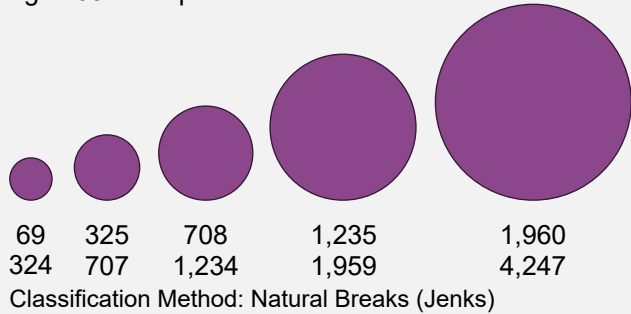

# STATE POPULATION: SENIOR CITIZENS

## Contiguous USA - 2010

SENIOR POPULATION (in thousands)  
Ages 65 and up

Scale 1:19,000,000  
Projection: Albers Equal Area Conic

Date: September 26, 2024  
Source: US Census Bureau  
Cartography: Steven Yao