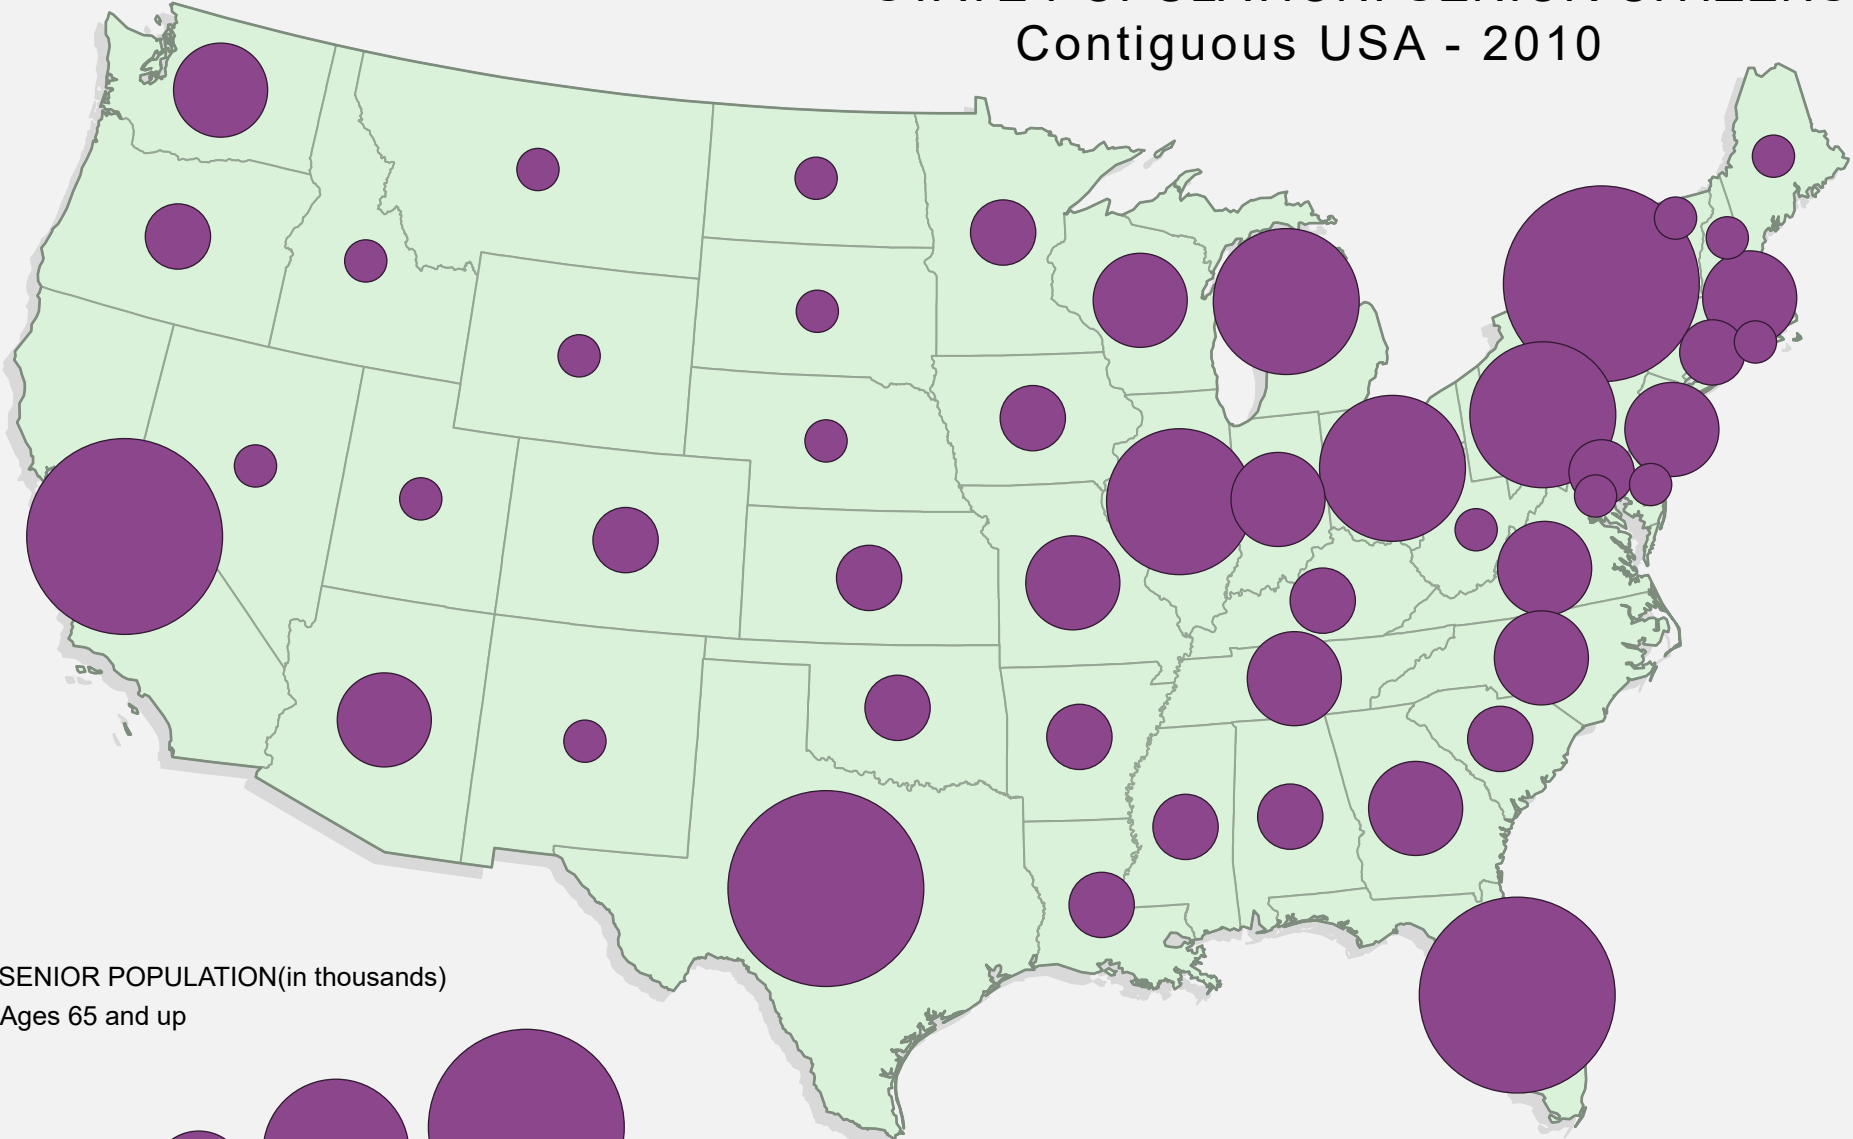

# STATE POPULATION: SENIOR CITIZENS

## Contiguous USA - 2010

SENIOR POPULATION (in thousands)  
Ages 65 and up

Scale 1:19,000,000  
Projection: Albers Equal Area Conic

Date: September 26, 2024  
Source: US Census Bureau  
Cartography: Steven Yao